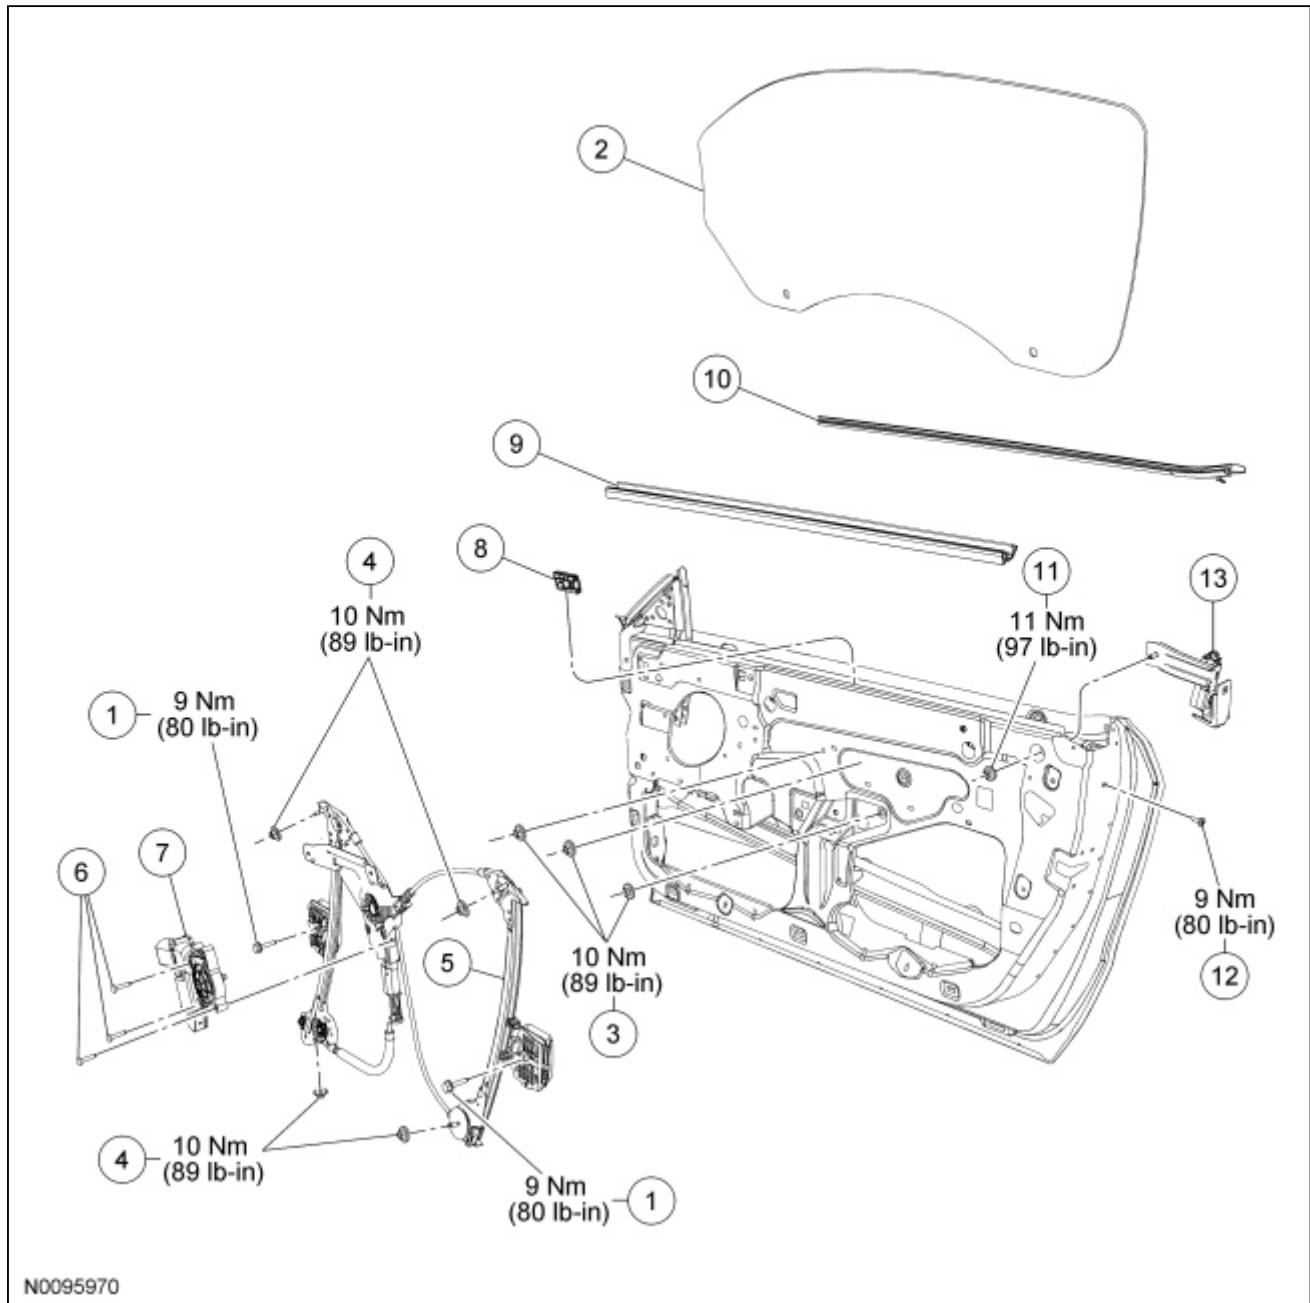

Glass, Frames and Mechanisms — Exploded View, Front Door

NOTE: Coupe shown, convertible similar.

NOTE: RH side shown, LH side similar.

Item	Part Number	Description
1	63231A06	Door window glass bolts and sleeves (2 required)
2	6321410 RH/ 6321411 LH	Door window glass (coupe)
2	7621410 RH/ 7621411 LH	Door window glass (convertible)
3	N621907	Door window motor nuts (3 required)

4	N621907	Door window regulator nuts (4 required)
5	6323208 RH/ 6323209 LH	Door window regulator
6	—	Door window regulator motor screws (3 required)
7	6323394 RH/ 6323395 LH	Door window regulator motor
8	6322380	Mid-door glass stabilizer
9	6321456 RH/ 6321457 LH	Interior beltline weatherstrip
10	6321452 RH/ 6321453 LH	Exterior beltline weatherstrip
11	N621907	Rear glass management bracket nut (if equipped)
12	N807675	Rear glass management bracket screw (if equipped)
13	63222A00 RH/ 63222A01 LH	Rear glass management bracket